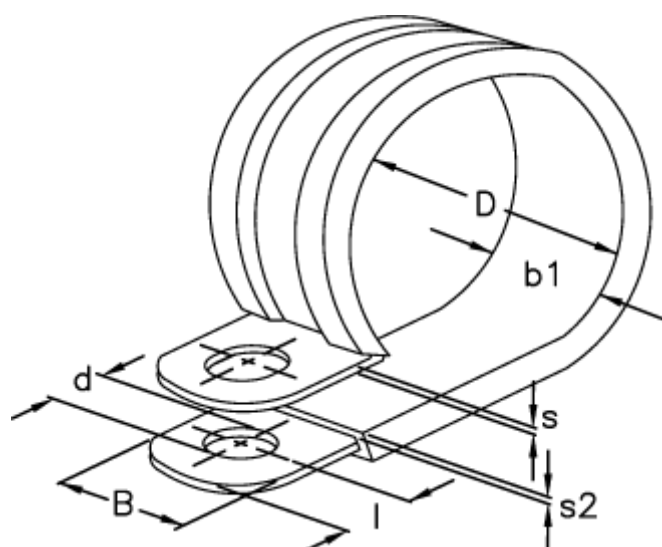

Article number: 029456112005

Description: Norma pipe retaining clip
RLGU 1. 5/12 W1

Measures

b1	= 15.0
d	= 6.4
Diameter D	= 5
l	= 6
s	= 0.8
s2	= 1.2
Width B	= 12